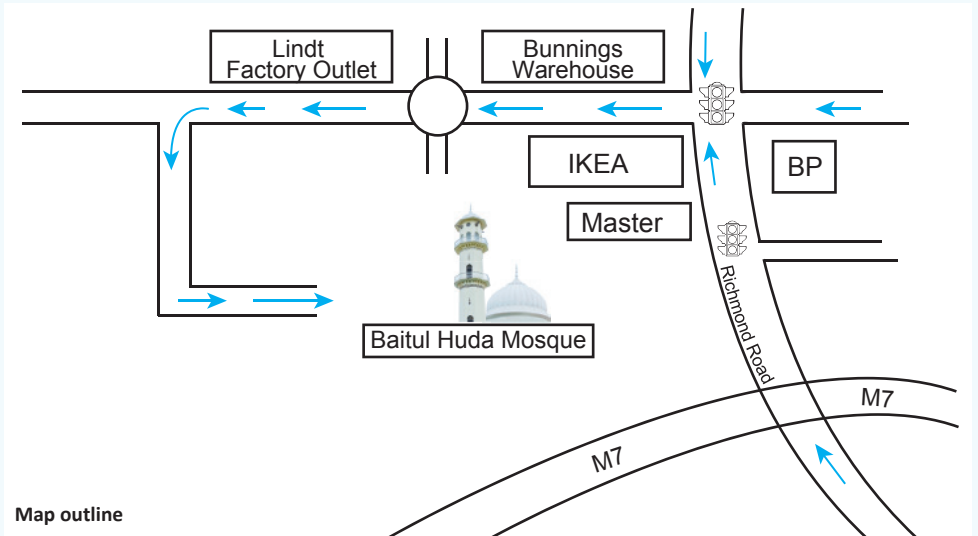

## Baitul Huda Mosque, Sydney

45 Hollinsworth Rd, Marsden Park NSW 2765

Google map

Map outline