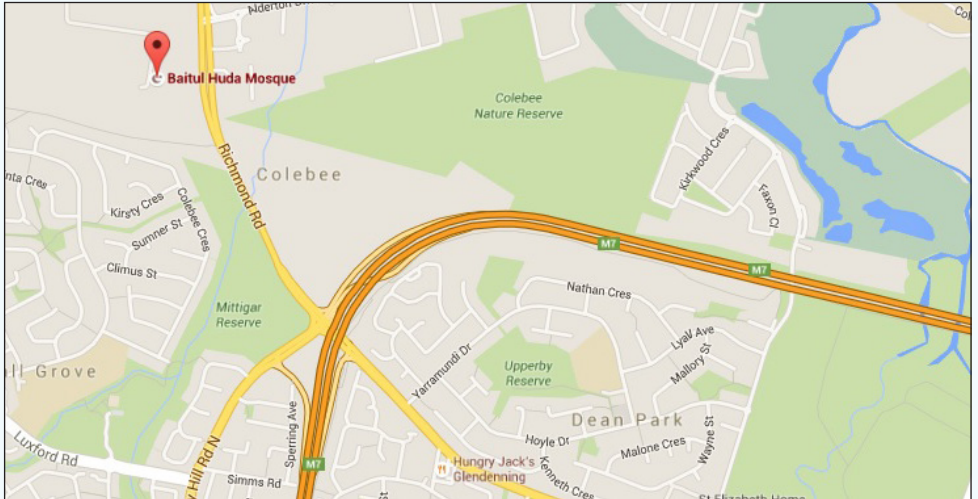

## Hotel Address

### Novotel Sydney Rooty Hill

Phone:(02) 9832 3888

33 Railway Street, Rooty Hill NSW 2766

## Baitul Huda Mosque, Sydney

45 Hollinsworth Rd, Marsden Park NSW 2765

Google map

Map outline